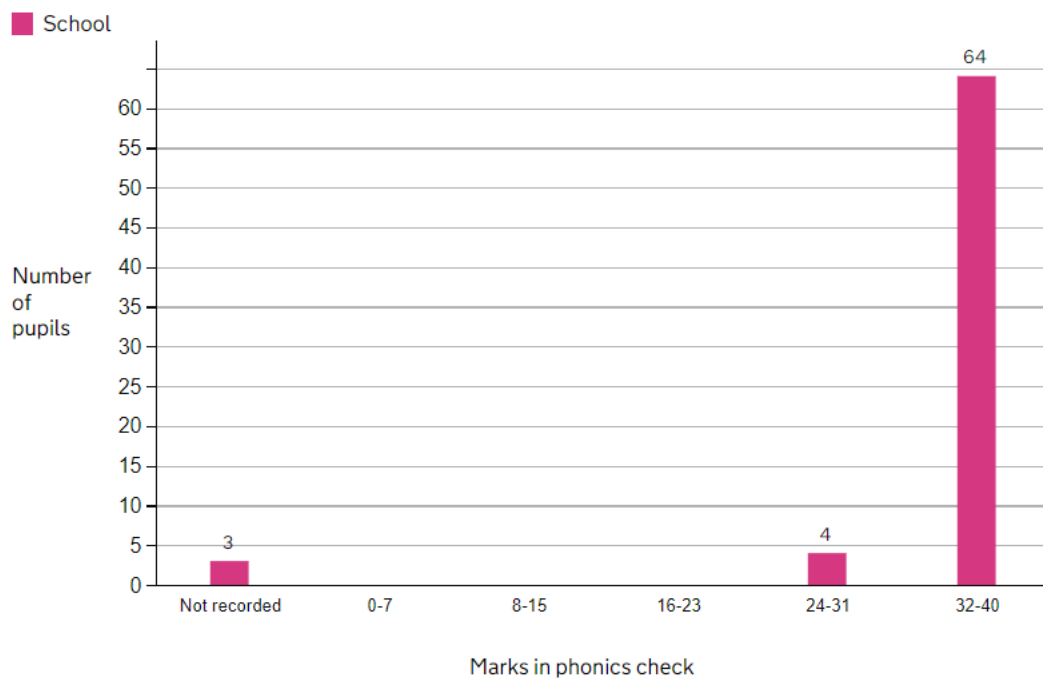

Attainment in phonics by mark

Number of pupils = 71